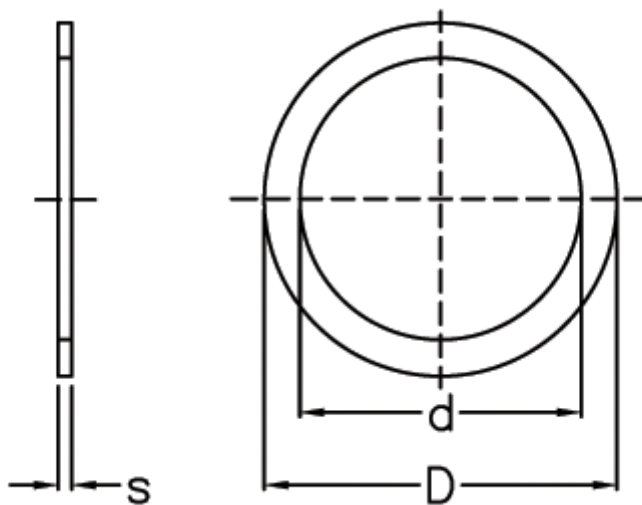

Article number: 0130469

Description: Support washer
19x26x1,5 DIN 988

Measures

d	= 19
D	= 26
Description	= 19x26x1,5
s	= 1.5
tol	= -0.05
Weight kg/1000	= 2.910